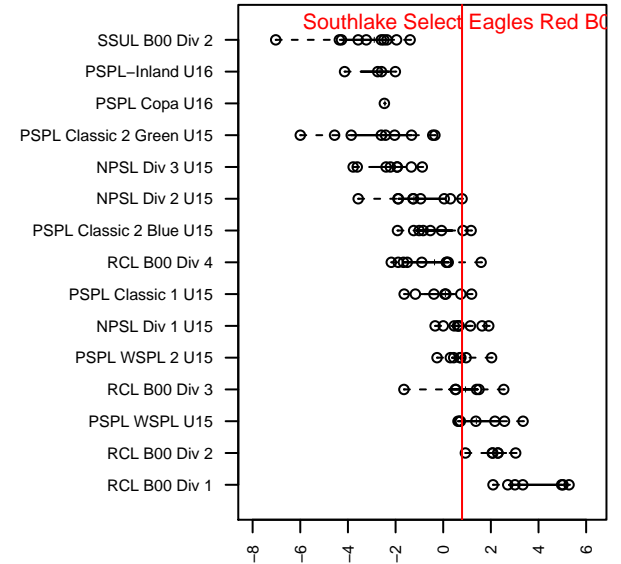

Southlake Select Eagles Red B00

Southlake Select SC
 Newcastle, WA
 B00 total strength=1328
 attack=5.39 defense=7.22
 fall league = NPSL Div 2 U15
 notes= SCORE & Tusk merge in 2015

alt names used:
 GRJSA 00 EAGLES (WA)
 Eagles 00
 Southlake Select B00 Eagles

Venues played:
 2015 Blast Off BU15 B
 2015 Bigfoot Group A U15
 2015 NPSL Division 2 U15

Southlake Select Eagles Red B00
 Dots are actual minus expected GF (blue circles) and GA (red triangles).
 Blue line is smoothed change in attack strength. Red is smoothed change in defense strength.

**attack and defense variance (black dot)
relative to other teams
and top 10 in region**

**attack and defense rating
relative to others at age
and all opponents in last 13 months**

Performance relative to 13 month average